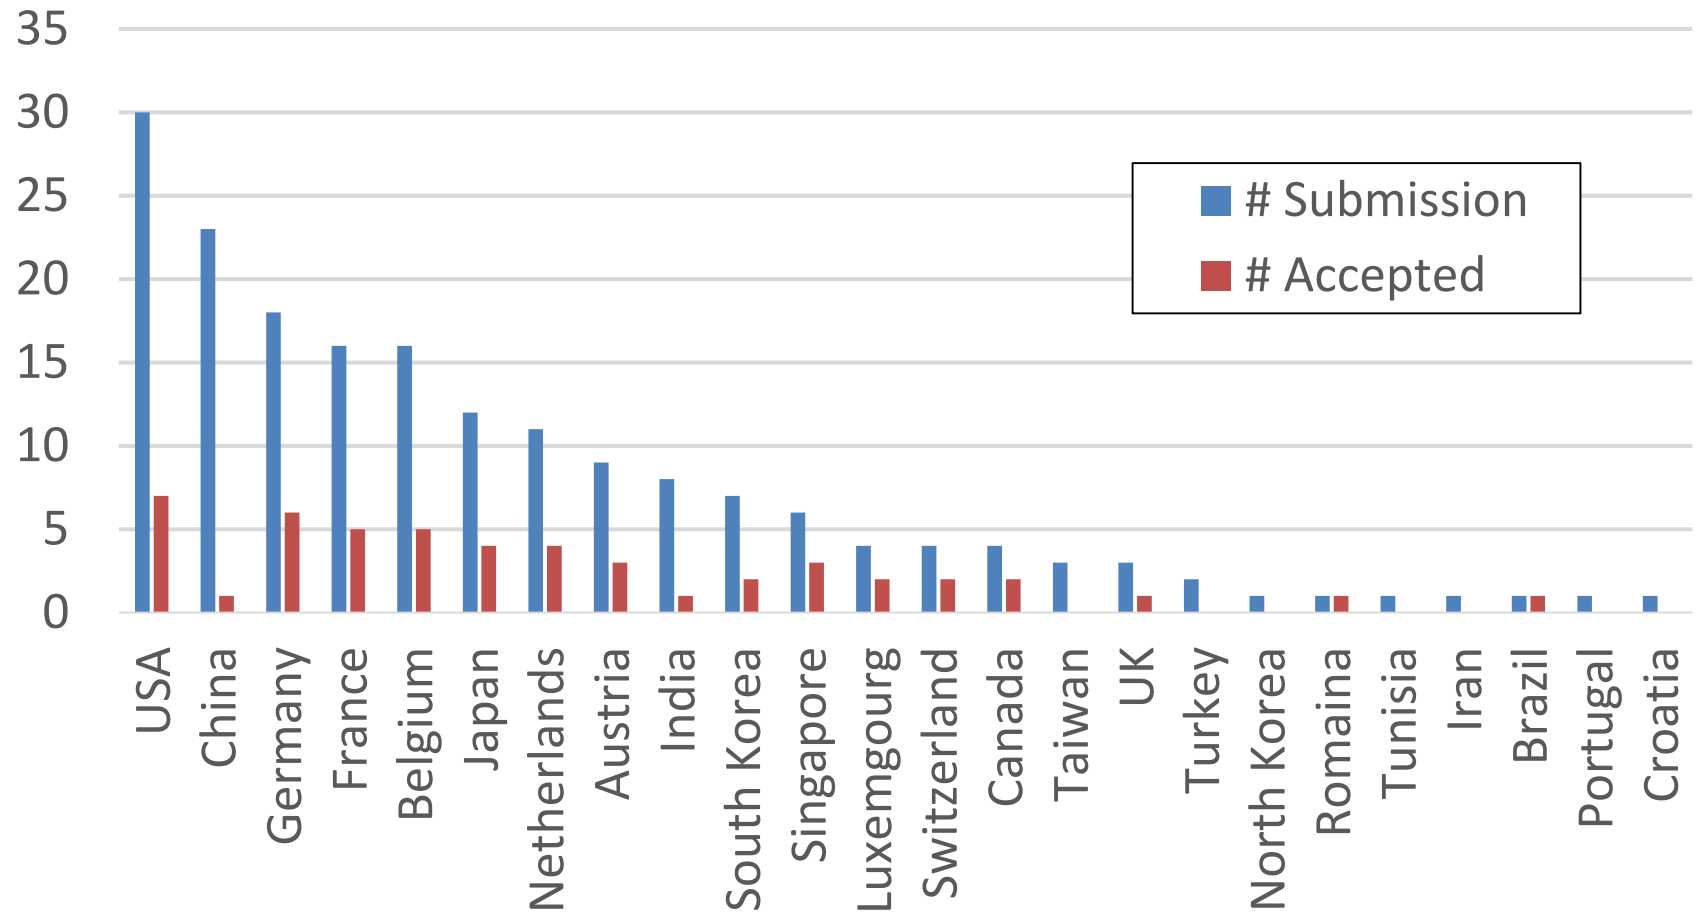

341 Attendees

Number

- Main conference: 341 people/342 seats
 - 59 Local, 29 from China (whew!)
 - 165:42:134 Asia:Americas:Europe
 - +10 Guests
 - 82 Students (about a quarter)
 - 123 people after early bird deadline (!)
- Tutorials: 126 people/126 seats
 - Thanks to Tim Güneysu and Colin O'Flynn

CHES 2017 Program Committee

- 50 members in TPC
 - 31 members from Europe
 - 10 members from Americas
 - 9 members from Asia
- 48% TPC from industry

Region

Affiliation

Paper Origins

Submission Date