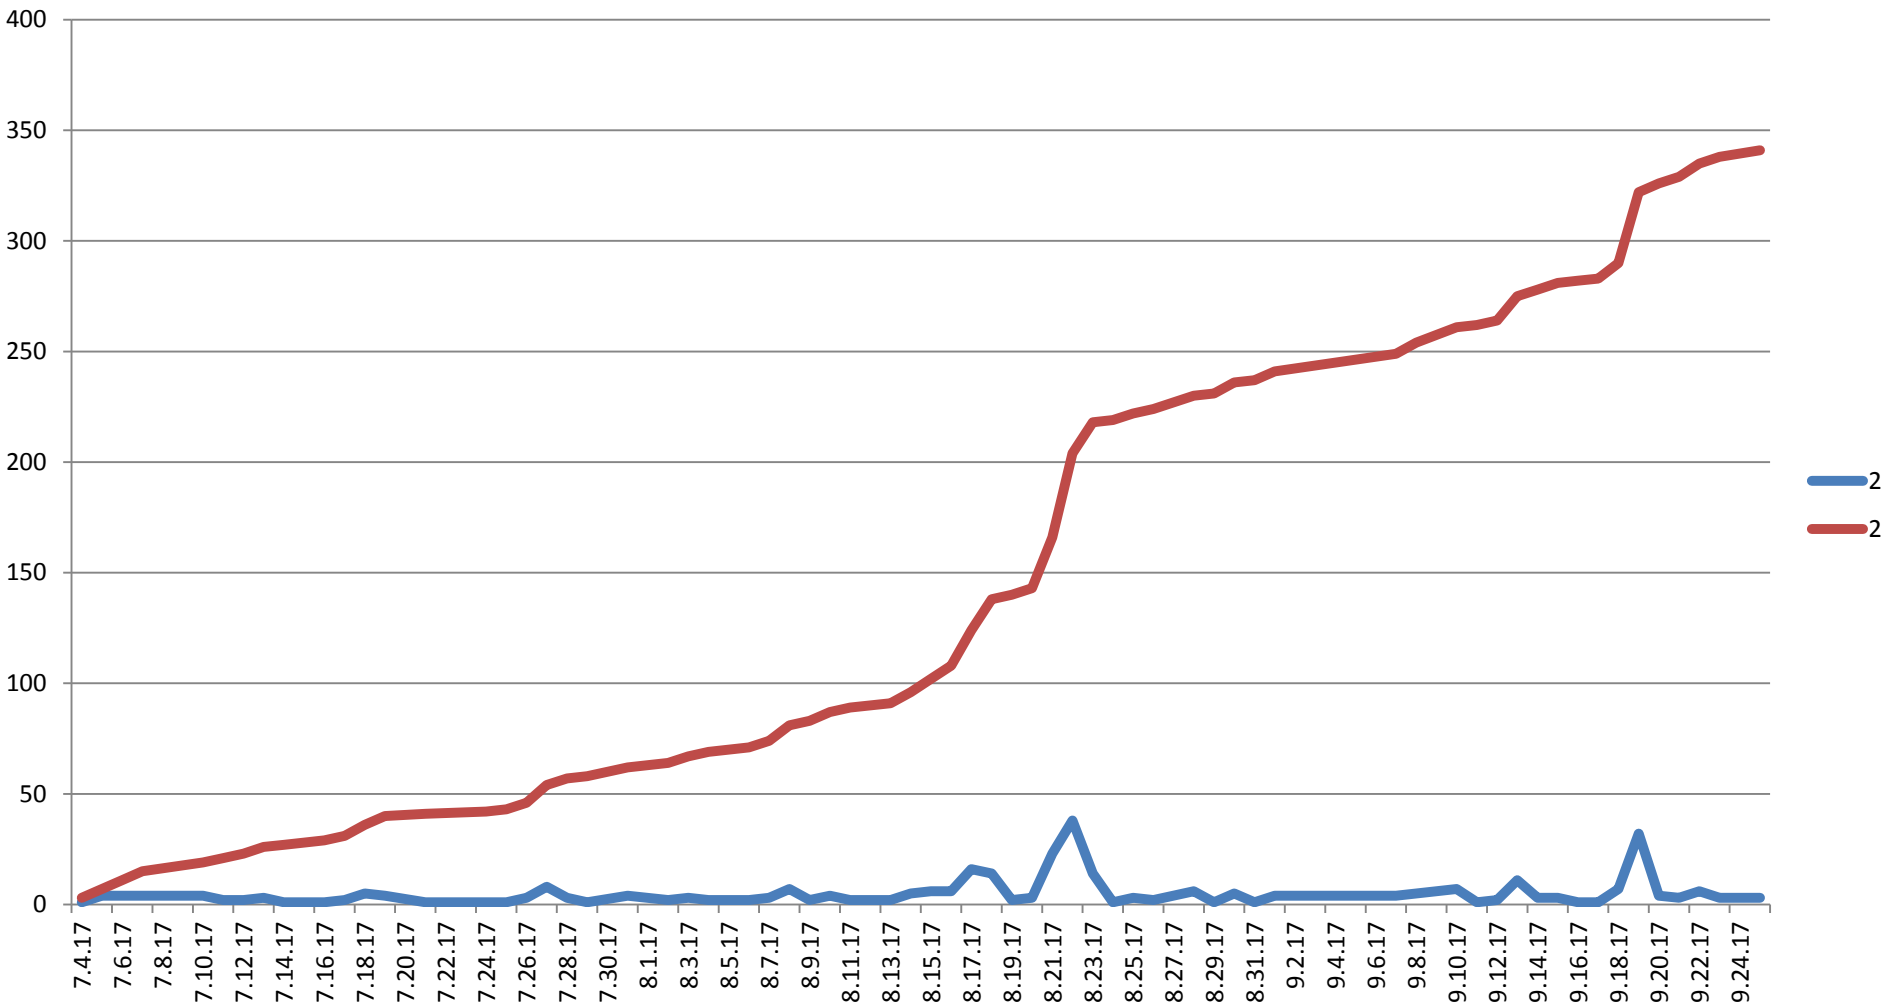

CHES 2017

Fun Statistics

Bo-Yin Yang & Chen-Mou Cheng
Wieland Fischer & Naofumi Homma

From IACR Guidelines for
General Chairs: ... “***80%-
90% of the registrations
come in before (the early-
bird) deadline***”

341 Attendees

Number

- Main conference: 341 people/342 seats
 - 59 Local, 29 from China (whew!)
 - 165:42:134 Asia:Americas:Europe
 - +10 Guests
 - 82 Students (about a quarter)
 - 123 people after early bird deadline (!)
- Tutorials: 126 people/126 seats
 - Thanks to Tim Güneysu and Colin O'Flynn

CHES 2017 Program Committee

- 50 members in TPC
 - 31 members from Europe
 - 10 members from Americas
 - 9 members from Asia
- 48% TPC from industry

Region

Affiliation

Paper Origins

Submission Date