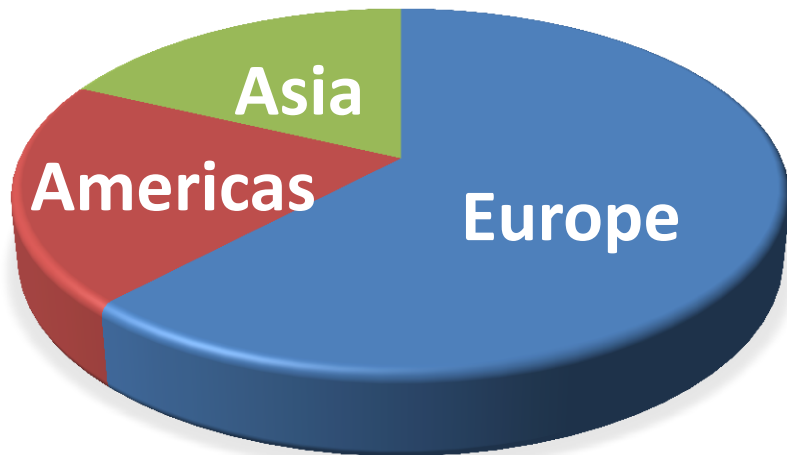

- 50 members in TPC
  - 31 members from Europe
  - 10 members from Americas
  - 9 members from Asia
- 48% TPC from industry

Region