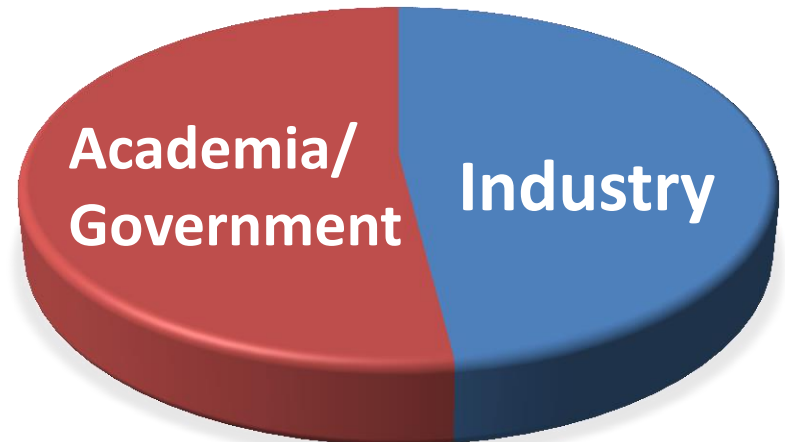

Affiliation