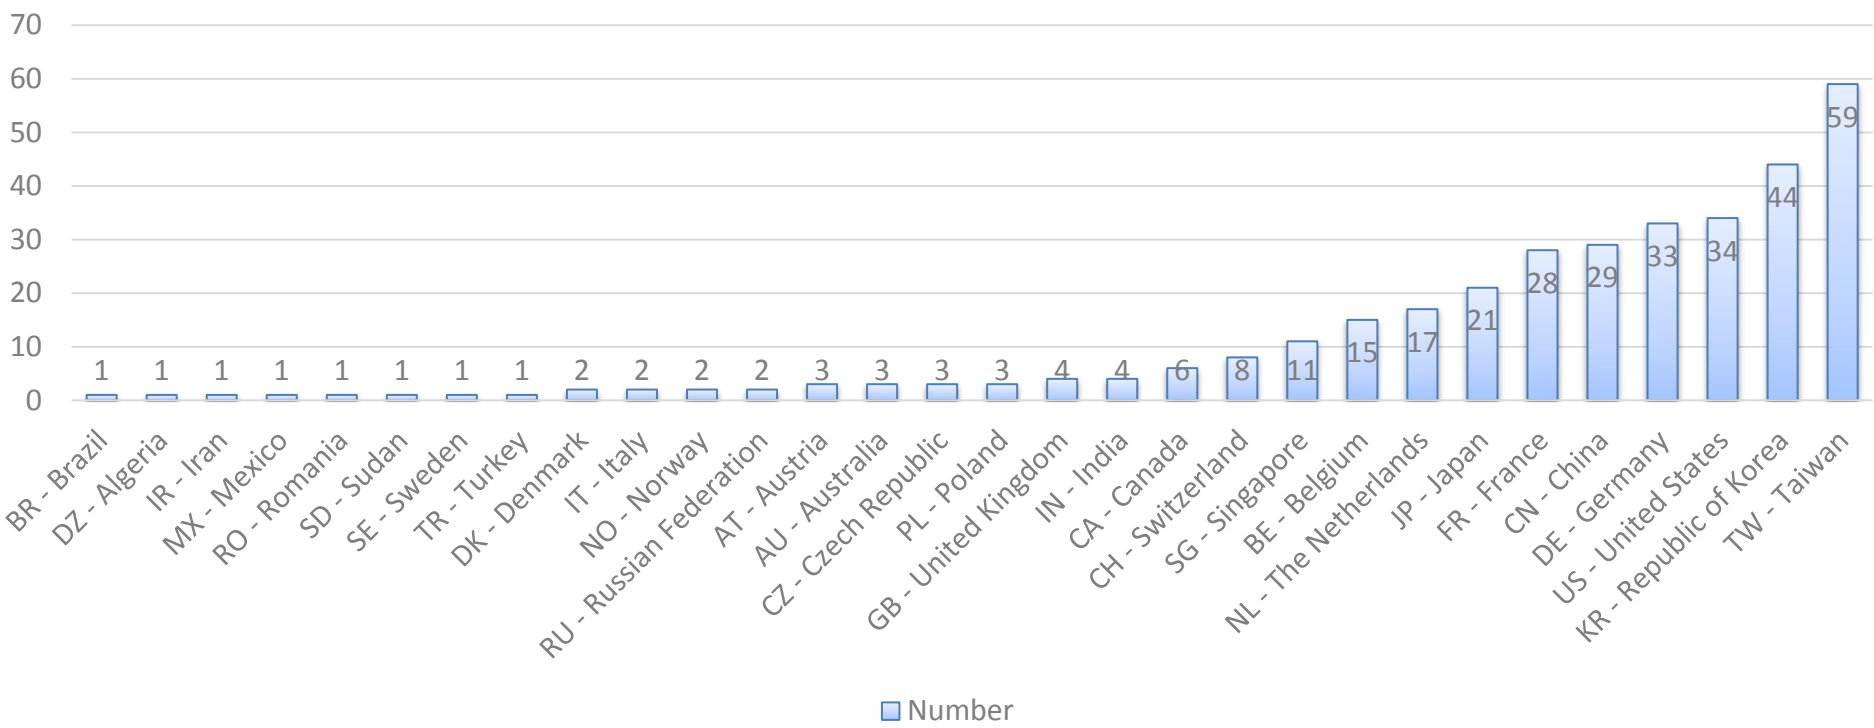

CHES 2017

Fun Statistics

Bo-Yin Yang & Chen-Mou Cheng
Wieland Fischer & Naofumi Homma

From IACR Guidelines for
General Chairs: ... “***80%-
90% of the registrations
come in before (the early-
bird) deadline***”

341 Attendees

Number

- Main conference: 341 people/342 seats
 - 59 Local, 29 from China (whew!)
 - 165:42:134 Asia:Americas:Europe
 - +10 Guests
 - 82 Students (about a quarter)
 - 123 people after early bird deadline (!)
- Tutorials: 126 people/126 seats
 - Thanks to Tim Güneysu and Colin O'Flynn